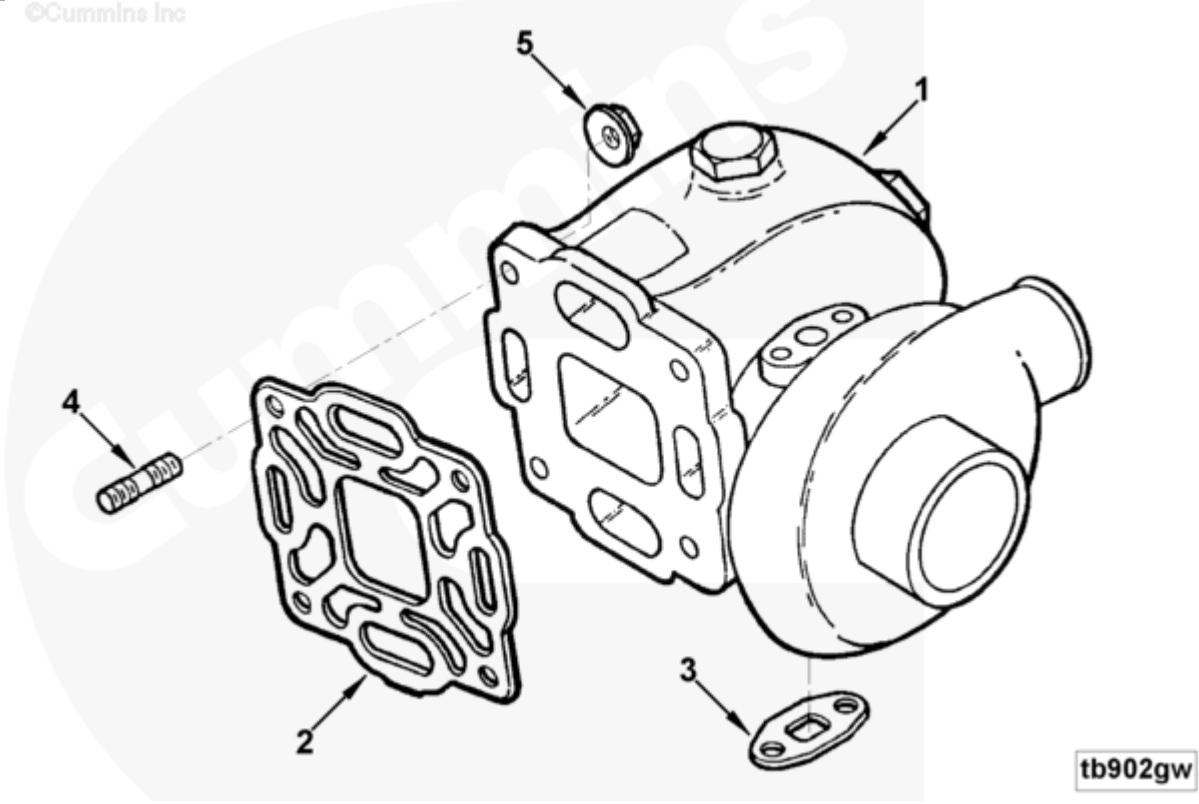

SMALL | MEDIUM | LARGE

Cart	Ref No	Part Number	Part Description	Required	Remarks
View My Cart					
		PP9793	Turbocharger		Turbocharger...(More)

					Engine Family: B Series
					Turbocharger Location: RMSO
					Base ID17 Turbocharger:
					3528787
					Turbocharger Type: Non-
					Wastegate
					Structure Code: 02 EBM
					Engine Cylinders: 6
					5/8 inch water supply line.
<input type="checkbox"/>		3802306	Turbocharger Kit	1	
	1	3526625	Turbocharger	1	
<input type="checkbox"/>	2	3921926	Turbocharger Gasket	1	
<input type="checkbox"/>	3	3765575	Turbocharger Gasket	1	
<input type="checkbox"/>	4	3919666	Double End Plain Stud	4	
<input type="checkbox"/>	5	3818824	Hexagon Flange Nut	4	M10 X 1.50.